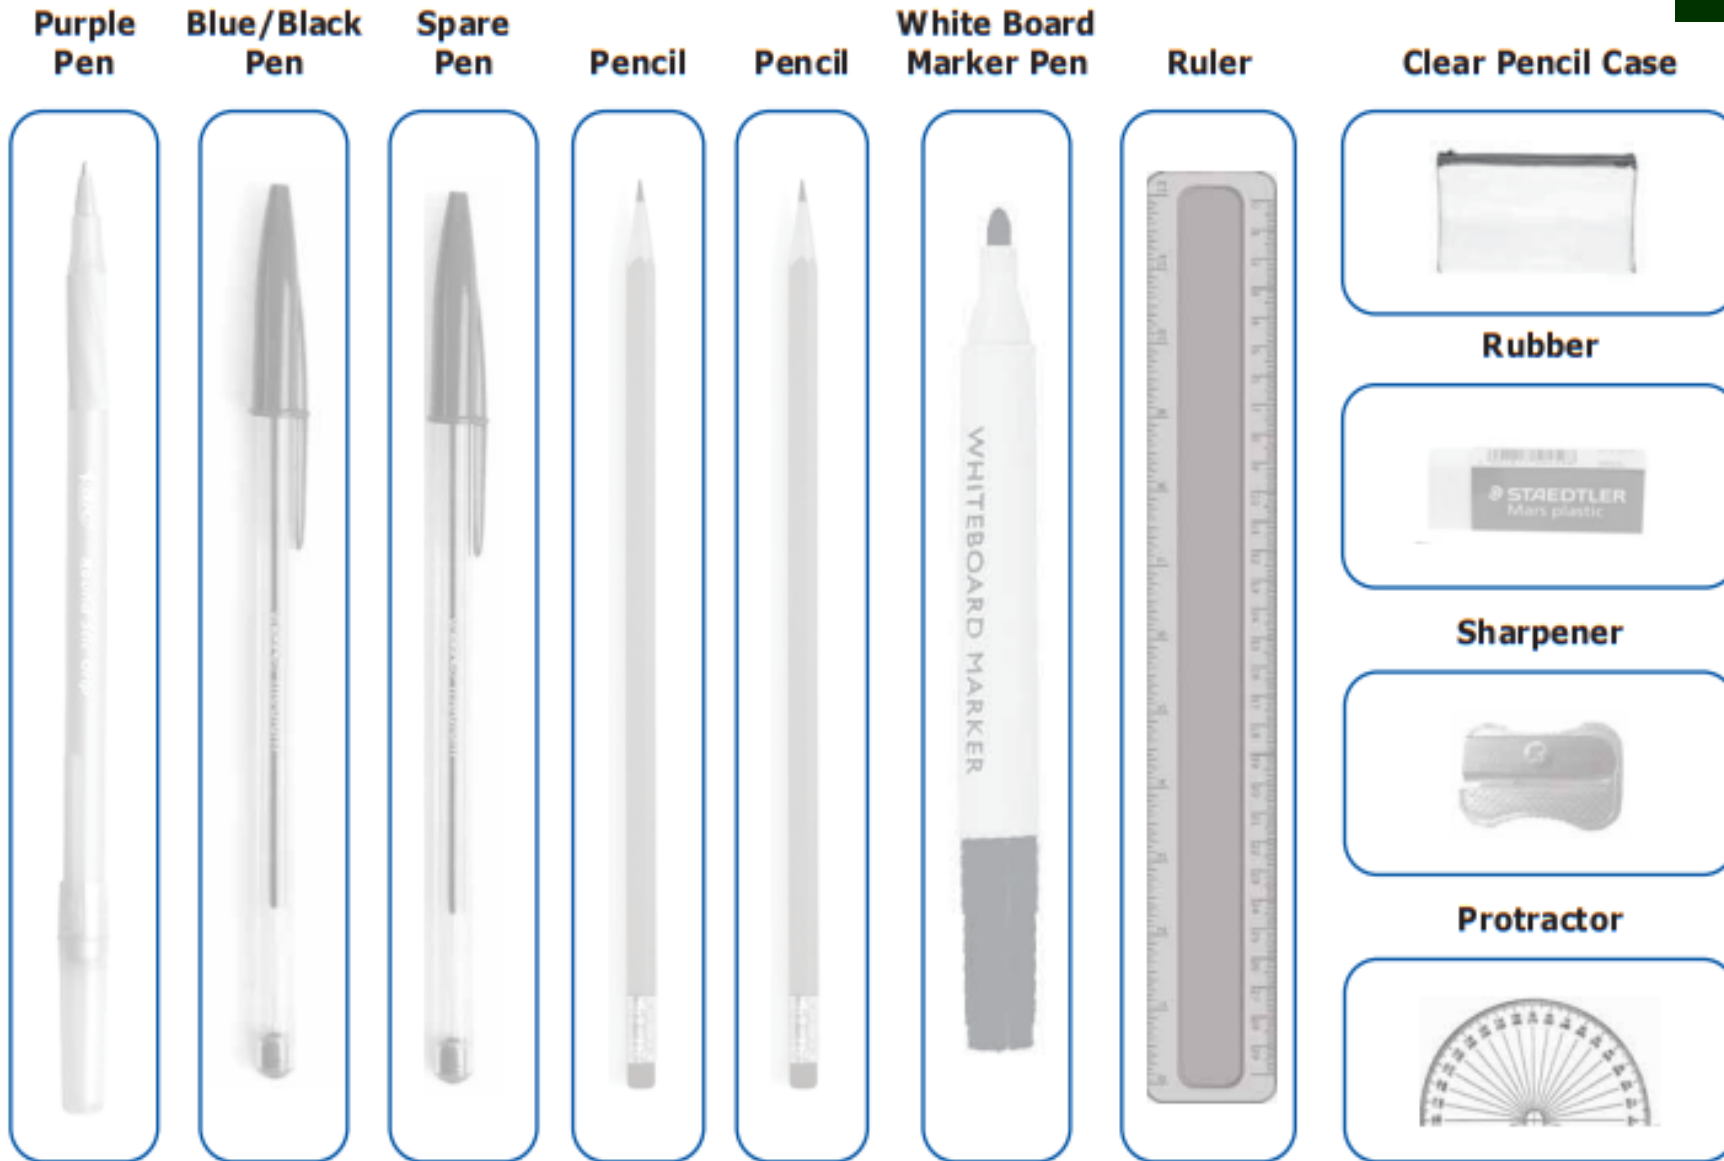

Equipment Check

What Equipment do I need for School?

- You should bring a **school bag** for your books to go in.
- You need a **pencil case** but it doesn't have to be clear.
- For Maths and Science you need a **scientific calculator**. The recommended calculator is: **Casio fx-83GT CW**
- A compass is useful but not essential for Maths
- Please see the list to the left of what you do need in your pencil case 😊